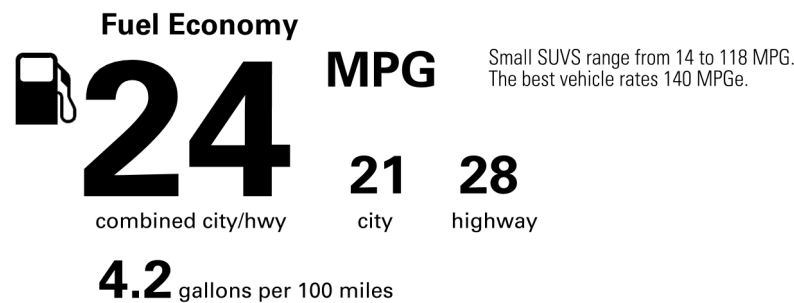

Not Original - Copy

Created on 2025-09-24 10:23:36 (UTC)

EPA DOT Fuel Economy and Environment

Gasoline Vehicle

You spend \$3,750
 more in fuel costs over 5 years compared to the average new vehicle.

Annual fuel cost \$2,650