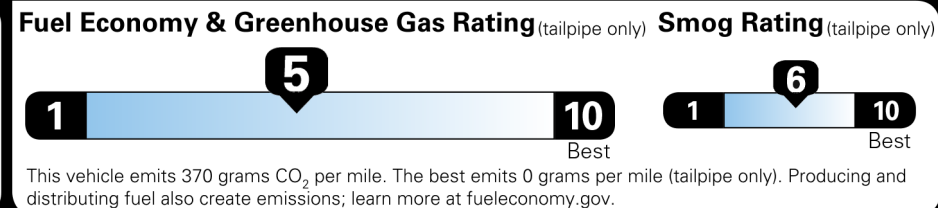

Not Original - Copy

Created on 2025-09-24 10:23:36 (UTC)

EPA DOT Fuel Economy and Environment

Gasoline Vehicle

You spend \$3,750
 more in fuel costs over 5 years compared to the average new vehicle.

Annual fuel cost \$2,650