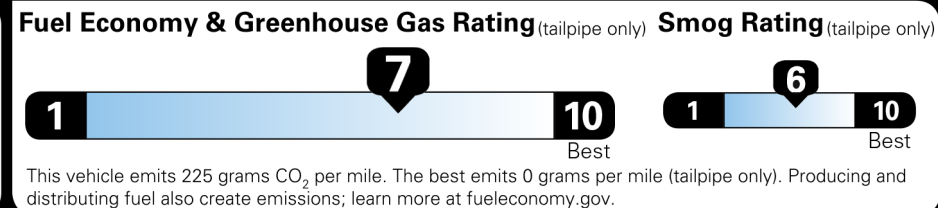

EPA DOT Fuel Economy and Environment

Gasoline Vehicle

Fuel Economy
39 MPG Small SUVs range from 14 to 118 MPG. The best vehicle rates 140 MPGe.
41 city 37 highway
2.6 gallons per 100 miles

You save $1,250
in fuel costs over 5 years compared to the average new vehicle.

Annual fuel cost $1,650