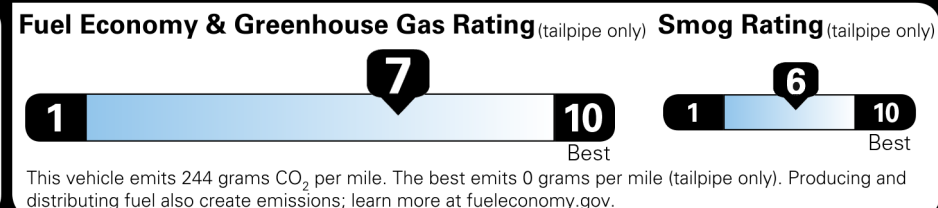

EPA DOT Fuel Economy and Environment

Gasoline Vehicle

Fuel Economy
36 MPG
combined city/hwy
2.8 gallons per 100 miles

Small SUVs range from 14 to 118 MPG. The best vehicle rates 140 MPGe.

You save $750
in fuel costs over 5 years compared to the average new vehicle.

Annual fuel COST
$1,750