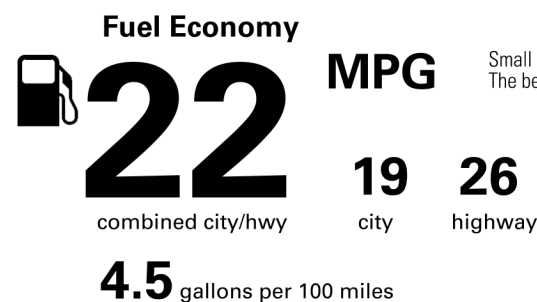

\$46,620.00

Not Original - Copy

Created on 2021-06-24 11:23:23 (UTC)

EPA DOT Fuel Economy and Environment

Gasoline Vehicle

You spend \$1,750 more in fuel costs over 5 years compared to the average new vehicle.

Annual fuel cost \$1,850

Actual results will vary for many reasons, including driving conditions and how you drive and maintain your vehicle. The average new vehicle gets 27 MPG and costs \$7,500 to fuel over 5 years. Cost estimates are based on 15,000 miles per year at \$2.70 per gallon. MPGe is miles per gasoline gallon equivalent. Vehicle emissions are a significant cause of climate change and smog.