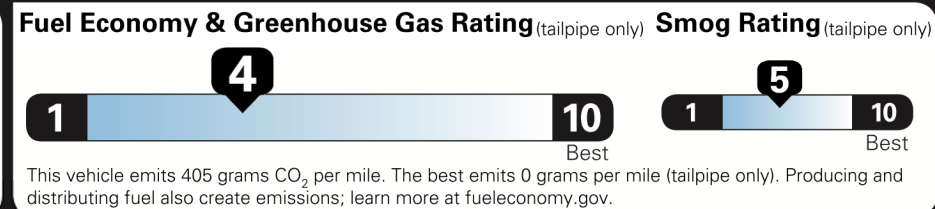

You spend $1,750 more in fuel costs over 5 years compared to the average new vehicle.

Annual fuel cost $1,850