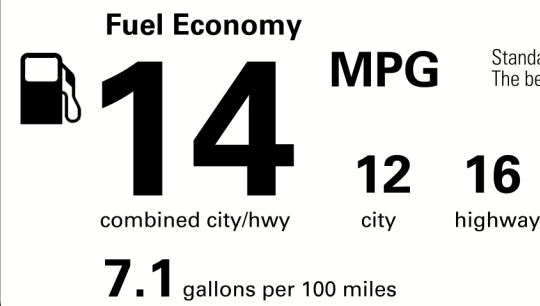

MANUFACTURER'S SUGGESTED RETAIL PRICE

** Wireless Charger	75.00
** Cool Box	170.00
** 21" Split-10-Spoke Alloy Wheels	745.00
** Head-Up Display	900.00
** Luxury Package Includes: Semi-Aniline Leather-Trimmed Interior w/ Contrast Stitching, Heated & Ventilated Front and Second-Row Outboard Seats, Four-zone Climate Concierge, LX Projector Door Lamps	1,190.00
** Mark Levinson Audio System: 19-speaker, 450-watt Reference Surround Sound Audio System	2,350.00
** Premium Paint Charge	425.00
** Dual-Screen DVD Rear-Seat Entertainment System	2,005.00
** Heated Dark Brown Walnut Steering Wheel	150.00
** All-Weather Floor Liners with Cargo Mat	395.00
** Roof Rack Cross Bars	450.00
** Door Edge Film by 3M	90.00

\$91,580.00

Not Original - Copy

Created on 2020-10-23 04:50:30 (UTC)

EPA DOT Fuel Economy and Environment

Gasoline Vehicle

You spend \$10,000 more in fuel costs over 5 years compared to the average new vehicle.

Annual fuel cost \$3,500

Actual results will vary for many reasons, including driving conditions and how you drive and maintain your vehicle. The average new vehicle gets 27 MPG and costs \$7,500 to fuel over 5 years. Cost estimates are based on 15,000 miles per year at \$3.25 per gallon. MPGe is miles per gasoline gallon equivalent. Vehicle emissions are a significant cause of climate change and smog.