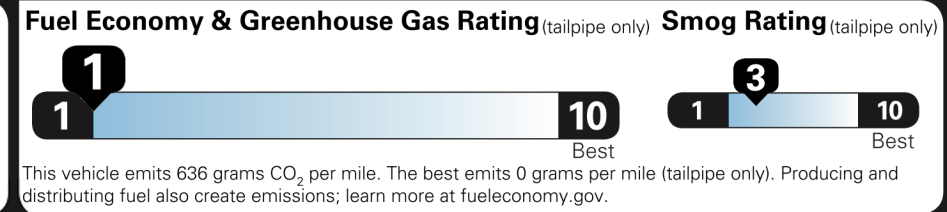

You spend $10,000 more in fuel costs over 5 years compared to the average new vehicle.

Annual fuel cost $3,500