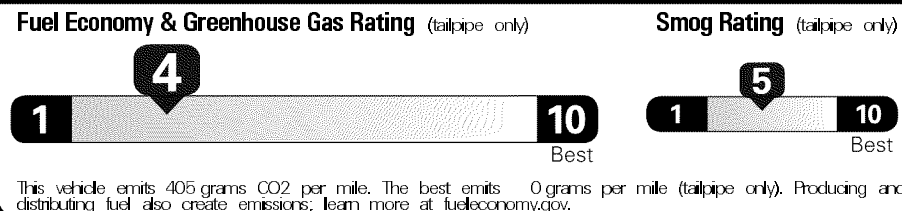

Actual results will vary for many reasons, including driving conditions and how you drive and maintain your vehicle. The average new vehicle gets 27 MPG and costs $7,500 to fuel over 5 years. Cost estimates are based on 15,000 miles per year at $2.70 per gallon. MPGe is miles per gasoline gallon equivalent. Vehicle emissions are a significant cause of climate change and smog.

fueleconomy.gov

Calculate personalized estimates and compare vehicles

GOVERNMENT 5-STAR SAFETY RATINGS

Overall Vehicle Score ★★★★★

Based on the combined ratings of frontal, side and rollover. Should ONLY be compared to other vehicles of similar size and weight.

Frontal Crash Driver Passenger ★★★★★

Based on the risk of injury in a frontal impact. Should ONLY be compared to other vehicles of similar size and weight.

Side Crash Front seat Rear seat ★★★★★

Based on the risk of injury in a side impact.

Rollover ★★★★★

Based on the risk of rollover in a single-vehicle crash.

Star ratings range from 1 to 5 stars (★★★★★) with 5 being the highest.

Source: National Highway Traffic Safety Administration (NHTSA)

www.safercar.gov or 1-888-327-4236

SUB-TOTAL **$52,425.00**

DELIVERY, PROCESSING AND HANDLING FEE **1,025.00**

TOTAL **$53,450.00**

APPLICABLE FEDERAL TAXES NOT INCLUDED

Manufacturer's suggested retail price includes manufacturer's recommended pre-delivery service.
License and title fees, state, local and applicable federal taxes, and dealer installed options and accessories are not included in the manufacturer's suggested retail price.
LEXUS NEW VEHICLE LIMITED WARRANTY * 4YR / 50000 mile basic coverage * 6YR / 70000 mile powertrain coverage * 6YR / Unlimited mile corrosion perforation warran
See your Warranty and Services Guide for details.
LEXUS IS PLEASED TO OFFER THE FOLLOWING OWNER SUPPORT PACKAGE WITH EACH NEW LEXUS * 24 hour, 365 day/yr. roadside assistance plan * Complimentary 1st and 2nd scheduled maintenance services * Lodging for emergency breakdown 100 miles from home
An extended service contract may be available for this vehicle. Ask dealer for details

705 Y0809 L754