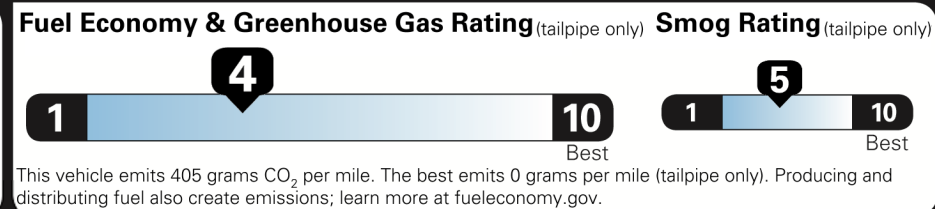

EPA DOT Fuel Economy and Environment

Gasoline Vehicle

Fuel Economy

22 MPG Small SUVs range from 16 to 120 MPG. The best vehicle rates 141 MPGe.

19 city **26** highway

4.5 gallons per 100 miles

You spend $1,750 more in fuel costs over 5 years compared to the average new vehicle.

Annual fuel cost $1,850